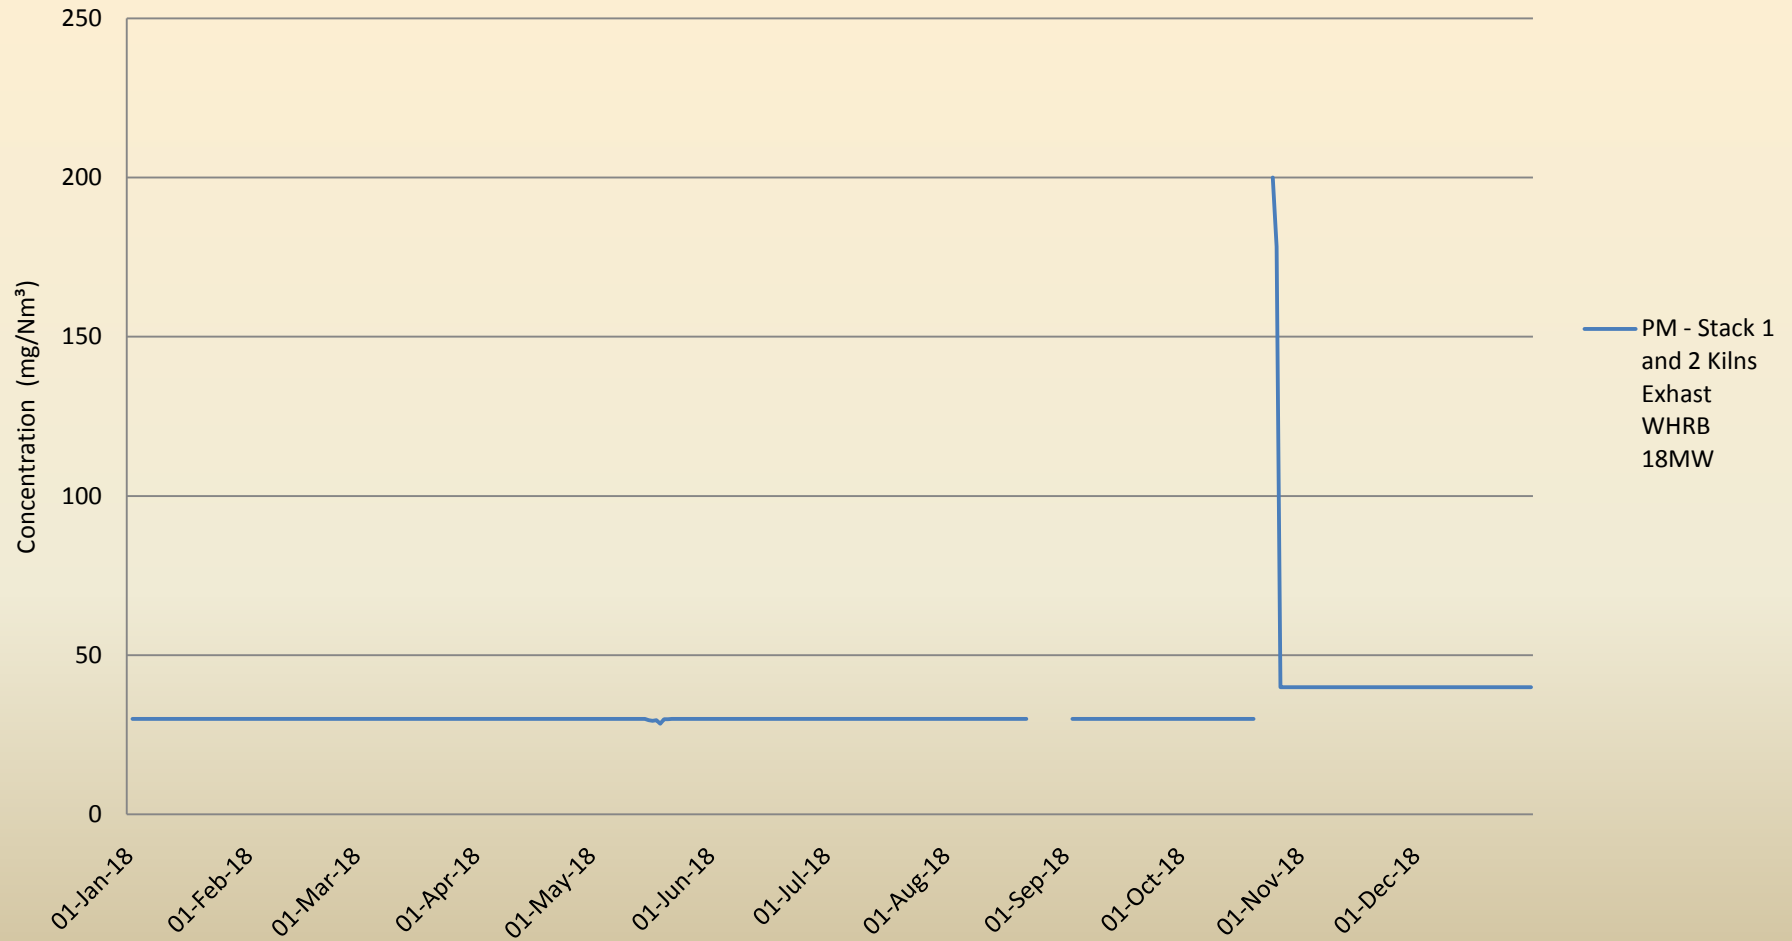

### Annual Emission Trend of Gaseous in M/s. Trimula Industries Ltd., Dist. Singrauli (M.P.)